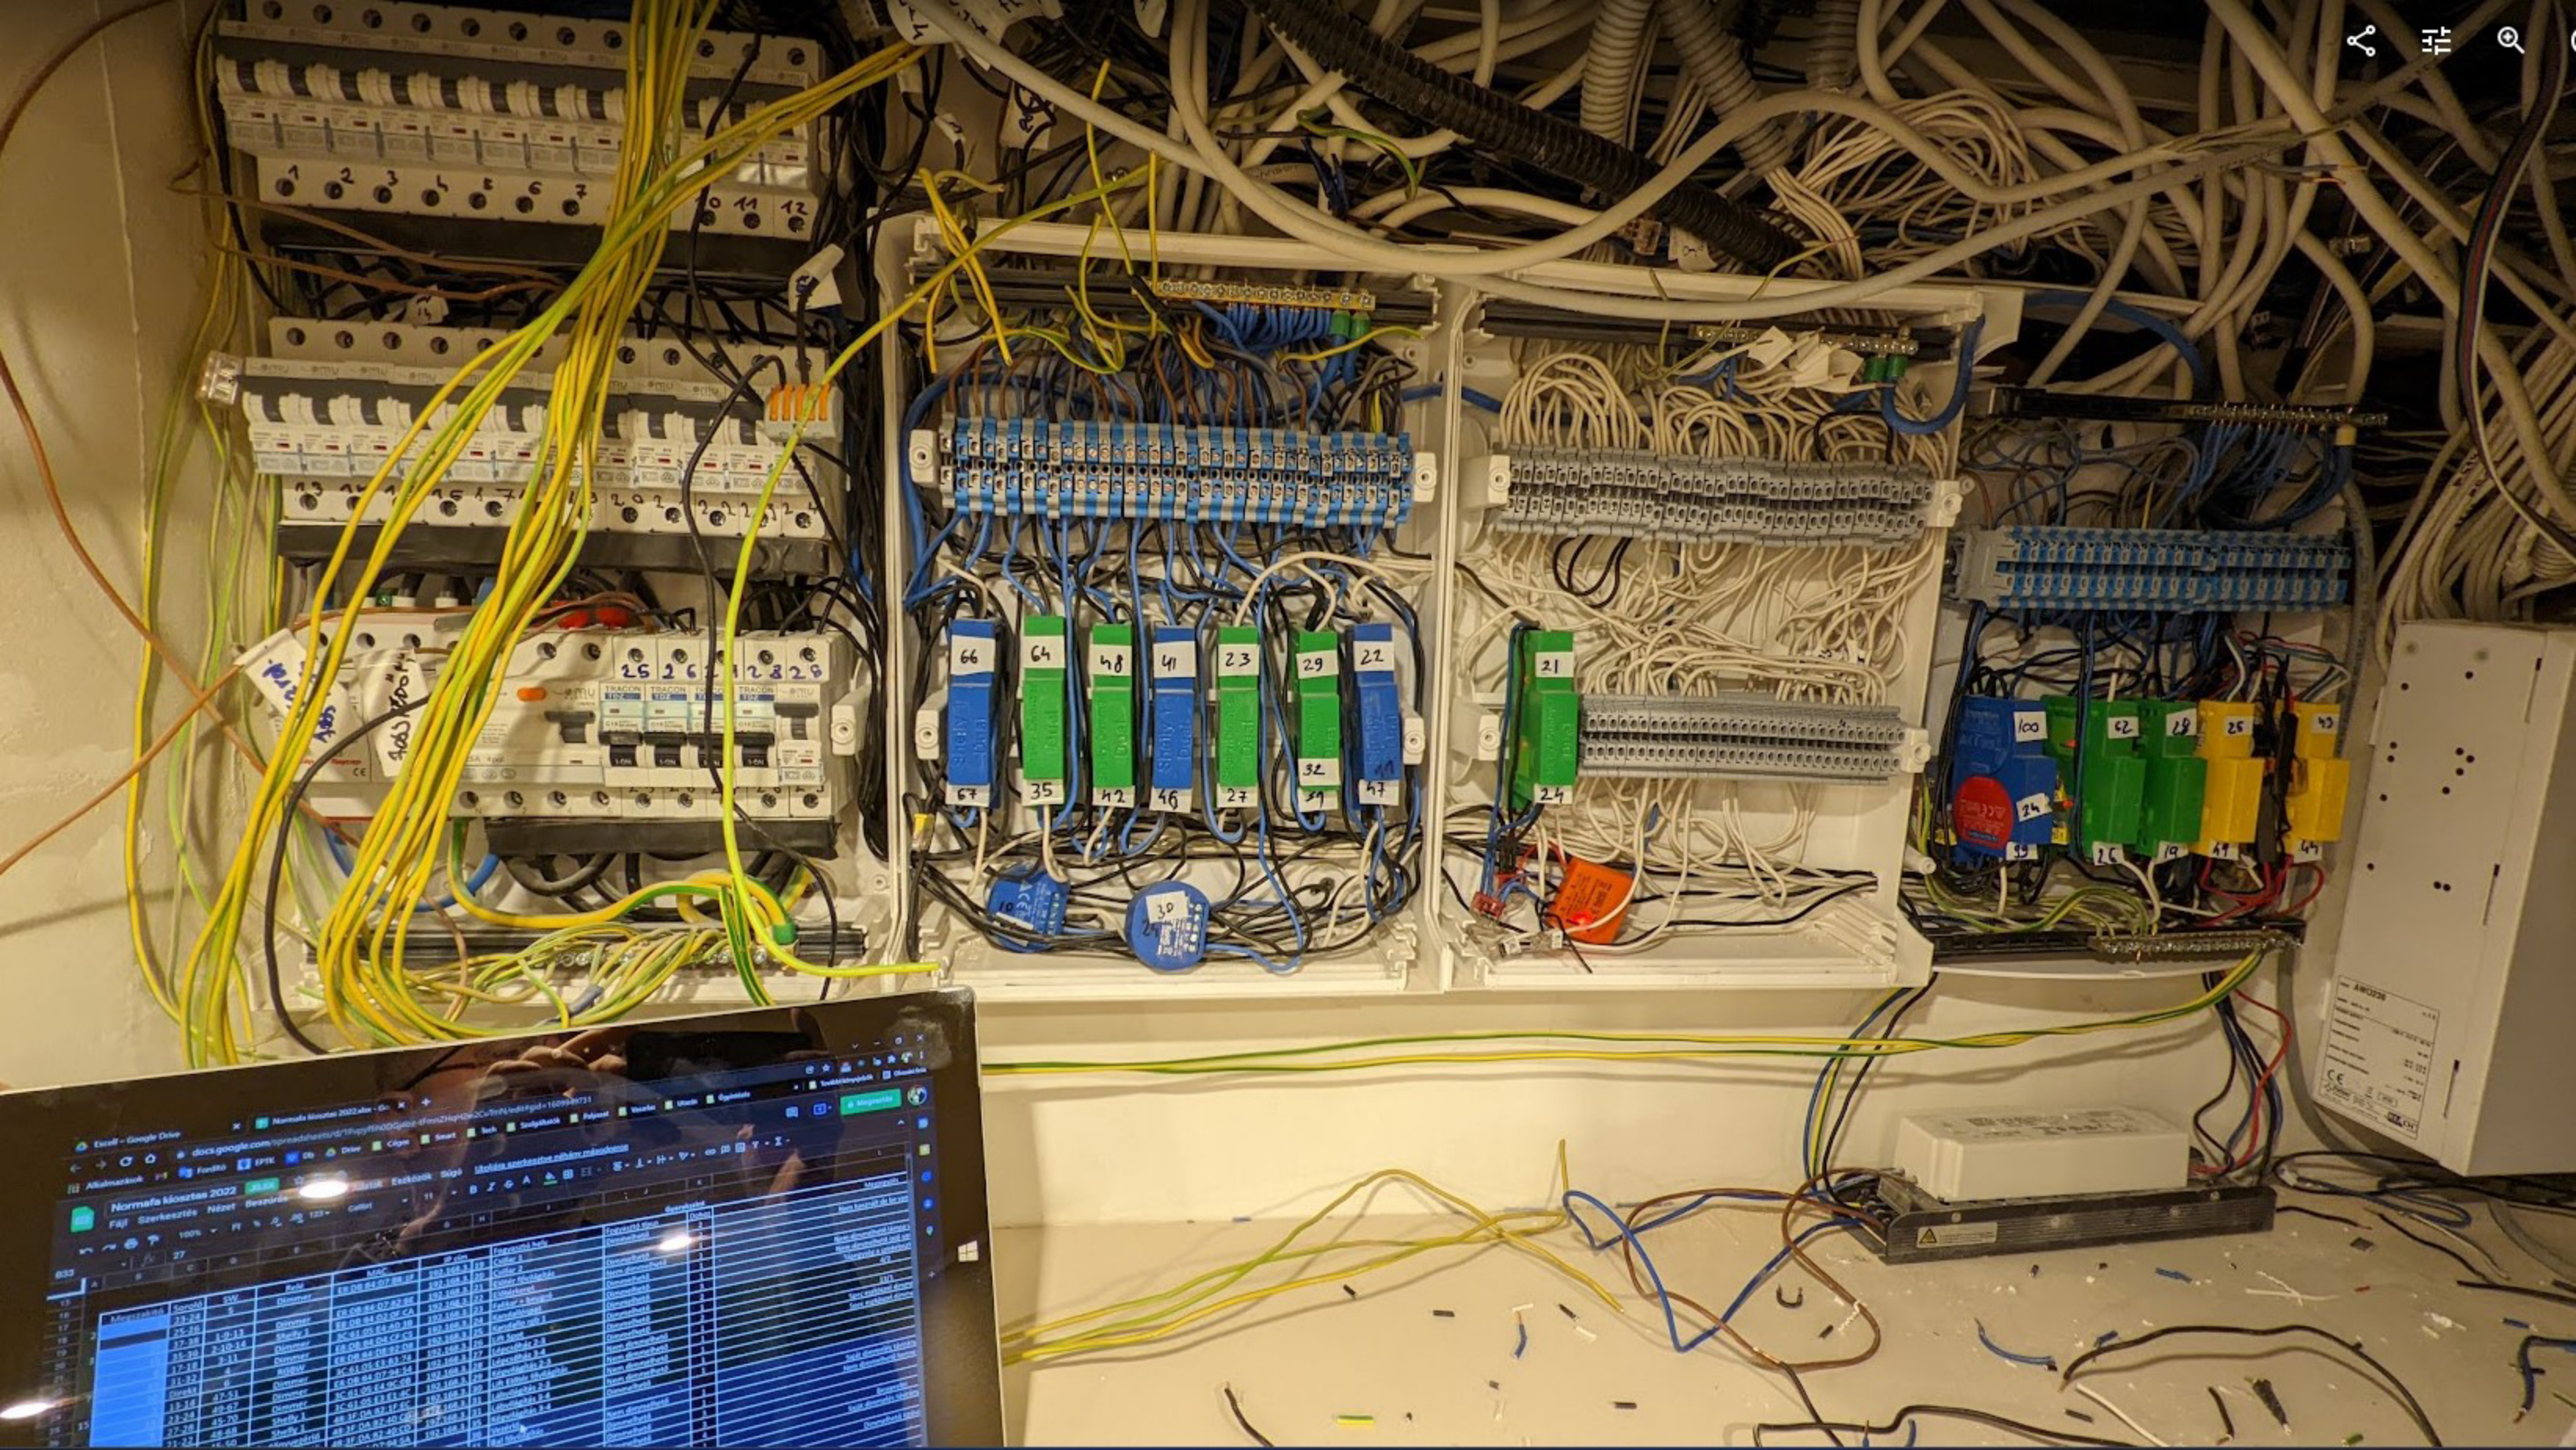

Excel - Google Drive
docs.google.com/spreadsheets/d/1FpYyR40DQg2...
Normafa kiosztás 2022

Sorszám	TV	Név	MAC	IP cím	Egyesítő hely	Foglalt hely	Hely
23-24	5	Dimmer	FE-08-84-07-88-2F	192.168.3.19	Cellar 1	Dimmer	Norm. dimmer
25-26	6	Dimmer	FE-08-84-07-82-84	192.168.3.20	Cellar 2	Dimmer	Norm. dimmer
27-28	1-9-13	Shelly 1	FE-08-84-07-82-8A	192.168.3.21	Északi Oldalsó	Dimmer	Norm. dimmer
29-30	7-10-14	Dimmer	FE-08-84-07-82-8A	192.168.3.22	Északi Oldalsó	Dimmer	Norm. dimmer
31-32	7-11	Dimmer	FE-08-84-07-82-8A	192.168.3.23	Falirakó hely	Dimmer	Norm. dimmer
33-34	4	Shelly	FE-08-84-07-82-8A	192.168.3.24	Keménysziget	Dimmer	Norm. dimmer
35-36	6	Dimmer	FE-08-84-07-82-8A	192.168.3.25	Keménysziget	Dimmer	Norm. dimmer
37-38	1-9-13	Shelly 1	FE-08-84-07-82-8A	192.168.3.26	Északi Oldalsó	Dimmer	Norm. dimmer
39-40	7-10-14	Dimmer	FE-08-84-07-82-8A	192.168.3.27	Északi Oldalsó	Dimmer	Norm. dimmer
41-42	4	Shelly	FE-08-84-07-82-8A	192.168.3.28	Északi Oldalsó	Dimmer	Norm. dimmer
43-44	6	Dimmer	FE-08-84-07-82-8A	192.168.3.29	Északi Oldalsó	Dimmer	Norm. dimmer
45-46	1-9-13	Shelly 1	FE-08-84-07-82-8A	192.168.3.30	Északi Oldalsó	Dimmer	Norm. dimmer
47-48	7-10-14	Dimmer	FE-08-84-07-82-8A	192.168.3.31	Északi Oldalsó	Dimmer	Norm. dimmer
49-50	4	Shelly	FE-08-84-07-82-8A	192.168.3.32	Északi Oldalsó	Dimmer	Norm. dimmer
51-52	6	Dimmer	FE-08-84-07-82-8A	192.168.3.33	Északi Oldalsó	Dimmer	Norm. dimmer
53-54	1-9-13	Shelly 1	FE-08-84-07-82-8A	192.168.3.34	Északi Oldalsó	Dimmer	Norm. dimmer
55-56	7-10-14	Dimmer	FE-08-84-07-82-8A	192.168.3.35	Északi Oldalsó	Dimmer	Norm. dimmer
57-58	4	Shelly	FE-08-84-07-82-8A	192.168.3.36	Északi Oldalsó	Dimmer	Norm. dimmer
59-60	6	Dimmer	FE-08-84-07-82-8A	192.168.3.37	Északi Oldalsó	Dimmer	Norm. dimmer
61-62	1-9-13	Shelly 1	FE-08-84-07-82-8A	192.168.3.38	Északi Oldalsó	Dimmer	Norm. dimmer
63-64	7-10-14	Dimmer	FE-08-84-07-82-8A	192.168.3.39	Északi Oldalsó	Dimmer	Norm. dimmer
65-66	4	Shelly	FE-08-84-07-82-8A	192.168.3.40	Északi Oldalsó	Dimmer	Norm. dimmer
67-68	6	Dimmer	FE-08-84-07-82-8A	192.168.3.41	Északi Oldalsó	Dimmer	Norm. dimmer