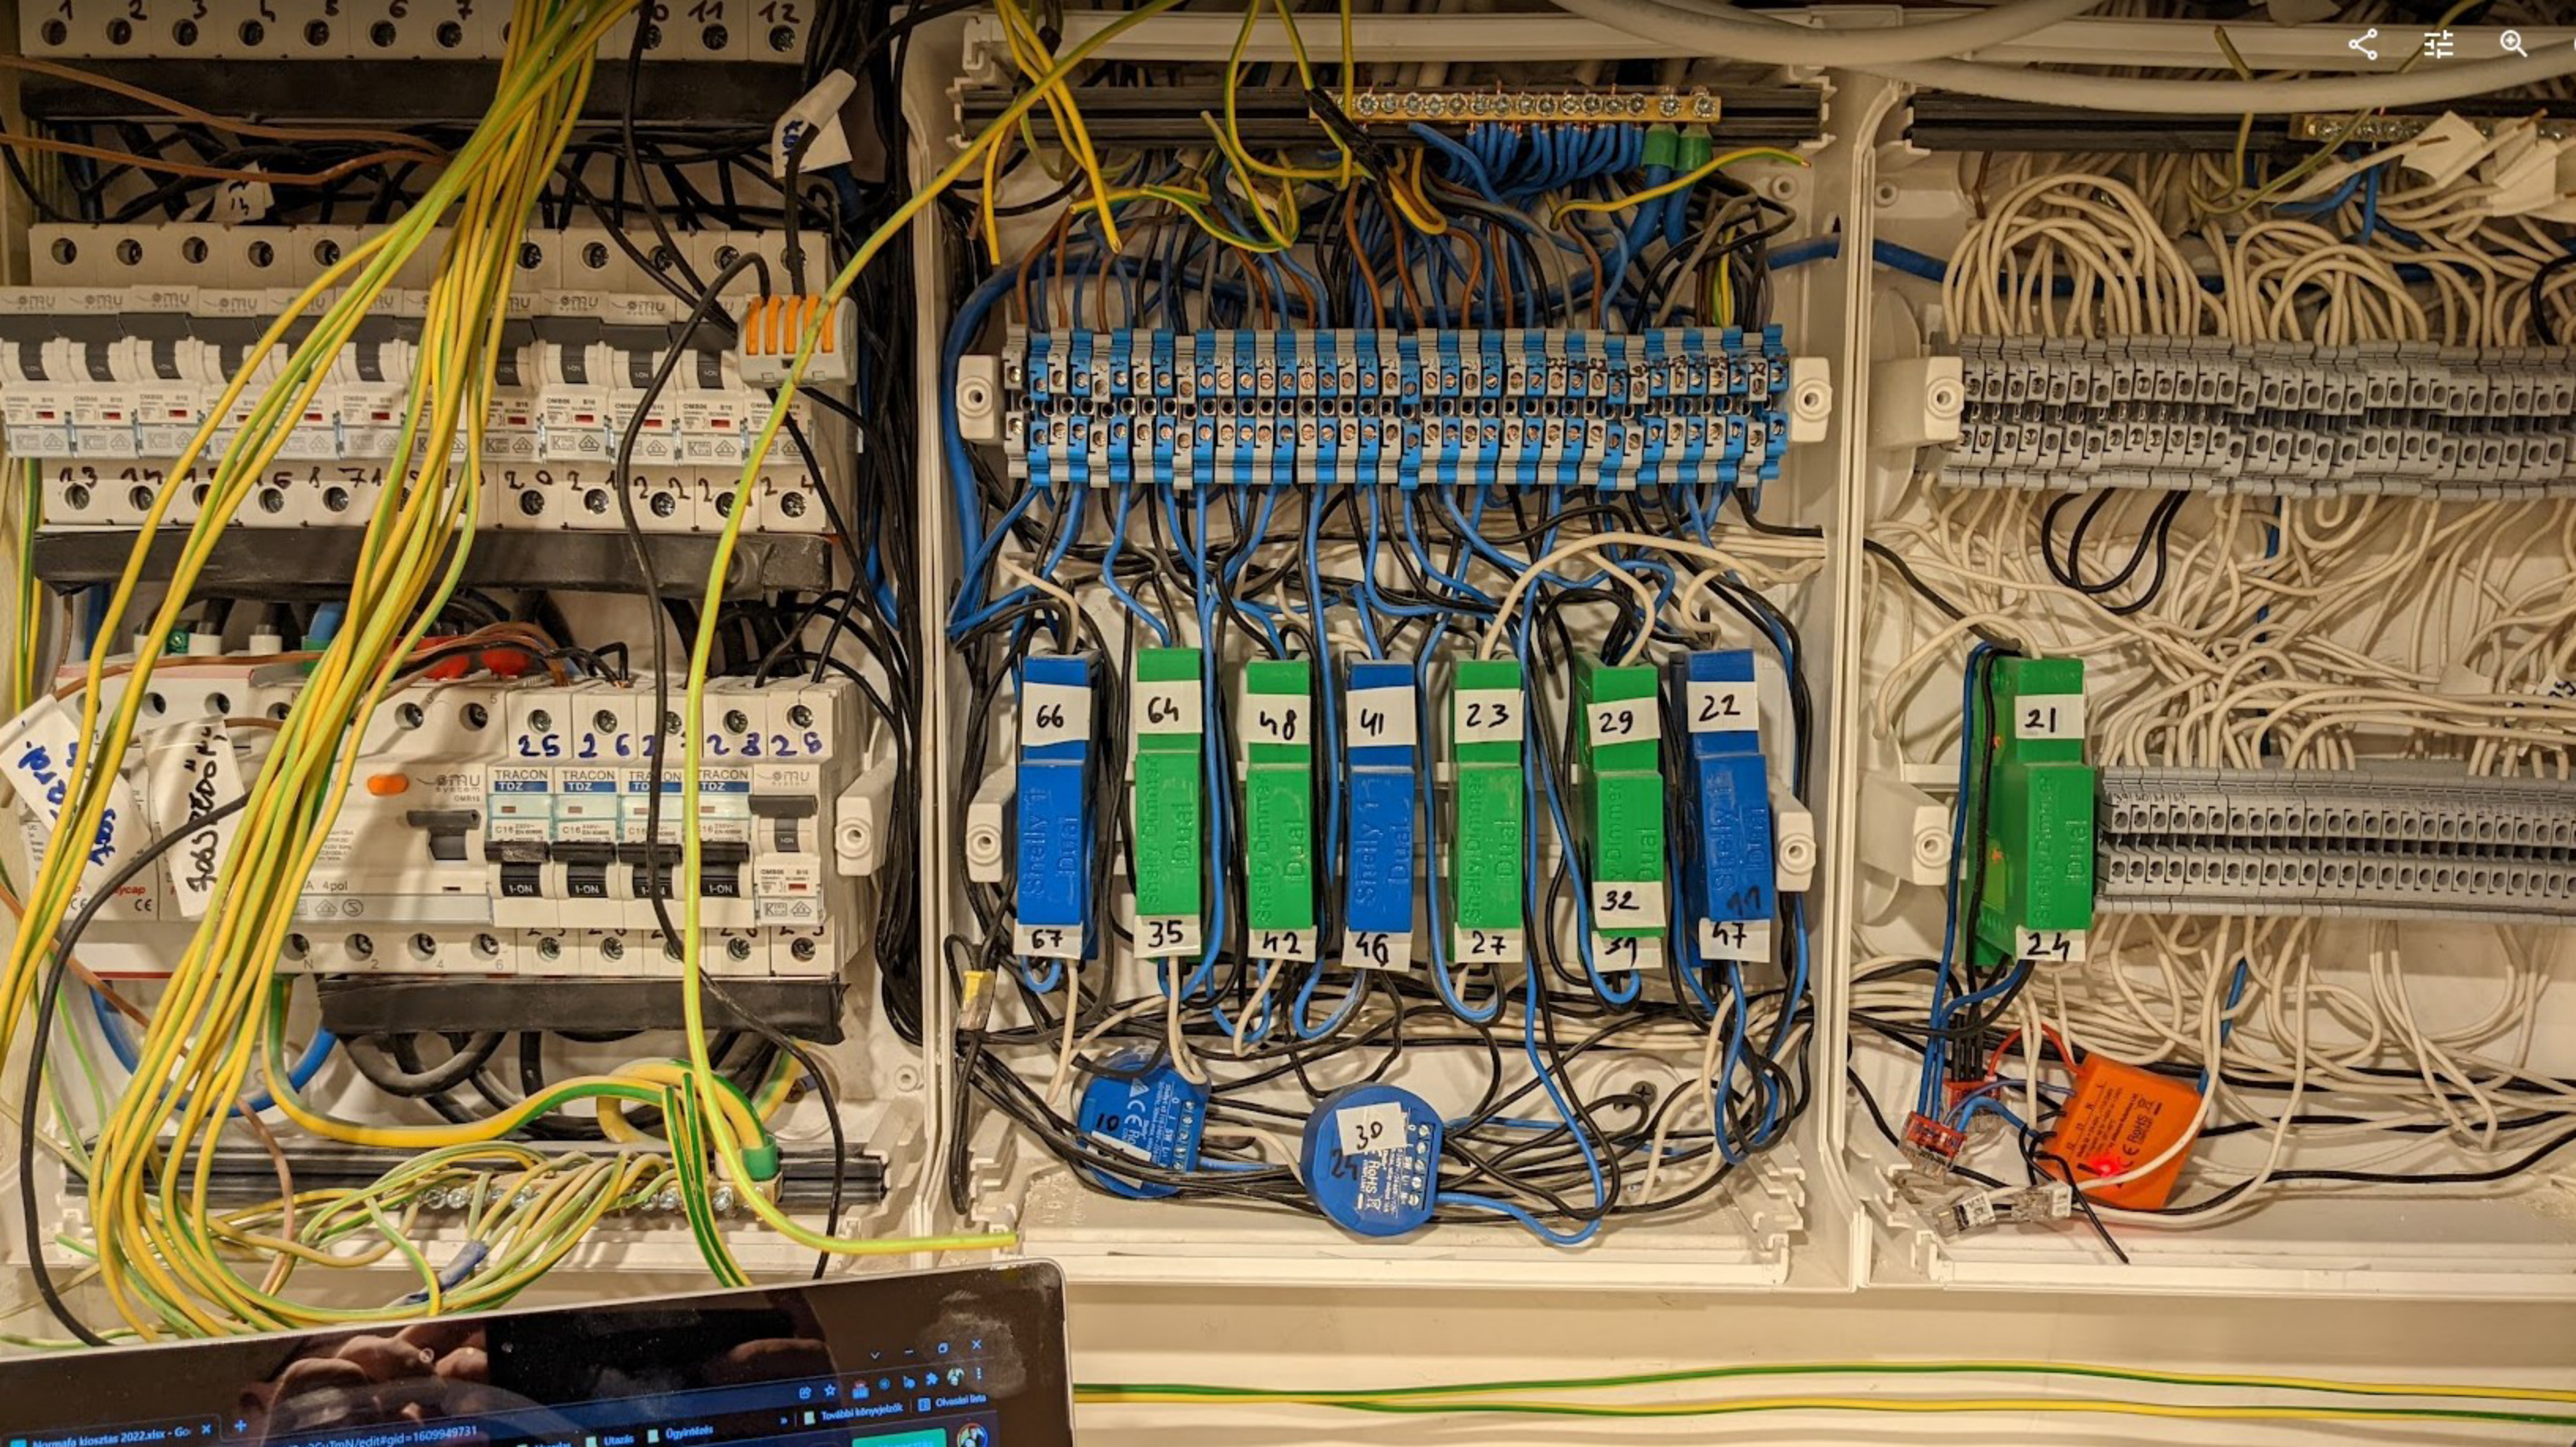

Handwritten notes on the left side of the cabinet, including "Kard" and "Kard" written vertically.

25 26 28 29

66	64	48	41	23	29	22
67	35	42	46	27	32	47

21
24

10
30